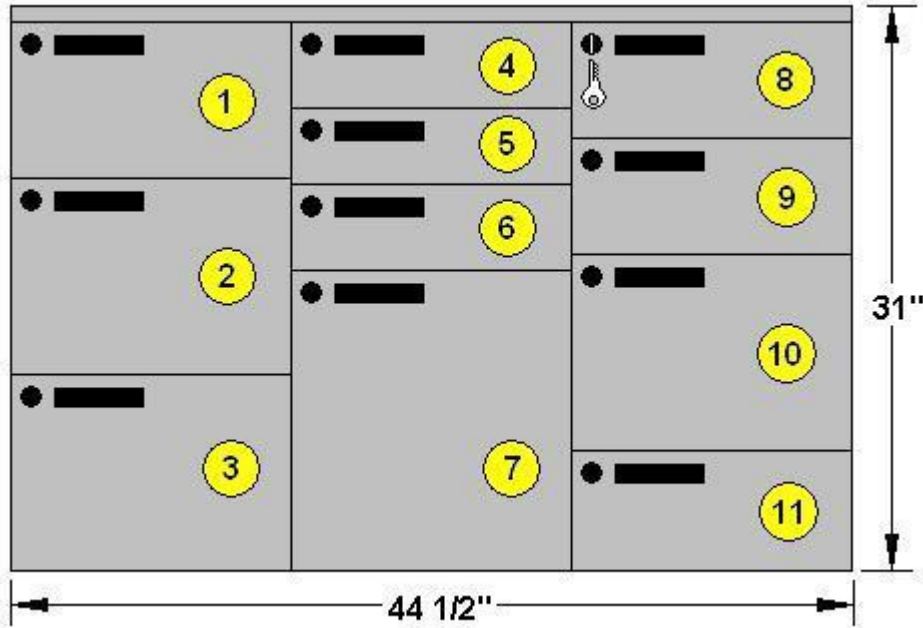

"Style 11" Cabinet

Dimensions shown above are actual exterior measurements of each cabinet.

"Style 11" Cabinets are 30" in depth. **Vet Pack Accessory Base Units Are Not Standard on "11" Cabinets** due to overall height, but are available as an **Option**. Please Call for more details.

Style "11" Cabinet Price:

Style "11" Weight:

250 lbs.

**Drawer Assignments and Inside Dimensions, Width x Height
(All Drawers 29" Inside Depth)**

(Drawer Assignments can be modified to fit your requirements)

1	3" Grid	13" x 8 "
2	Divided in Half	13" x 10 "
3	Divided into Thirds	13" x 10 "
4	Divided into Thirds	13" x 4-1/2"
5	Divided into Quarters	13" x 4"
6	Divided into Quarters	13" x 4-1/2"
7	Bucket Drawer	13" x 15 "
8	Injectables	13" x 6 "
9	Injectables	13" x 6 "
10	One Half 250ml Bottles and One Half 4" Grid	13" x 10 "
11	Needles and Syringes	13" x 6 "